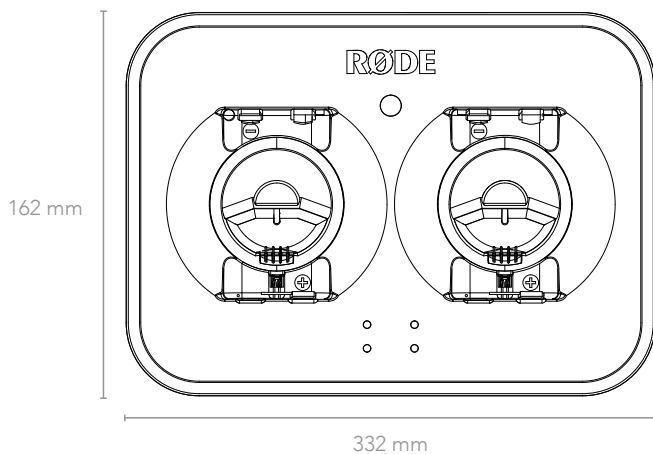

RS-1

RECHARGE STATION

FOR
TX-M2 & LB-1

RAPID
CHARGE

2-YEAR
WARRANTY

Designed for stability and durability, the RØDE RS-1 is a twin-dock recharge station for the RØDE LB-1 Lithium-Ion Rechargeable Battery and RØDE TX-M2 Wireless Handheld Microphone. The RS-1 rapidly recharges two LB-1 batteries or TX-M2 microphones simultaneously, or a combination of the two.

- AC-powered recharge station
- Recharge time from flat: LB-1 (2 hours); TX-M2 (4 hours)
- Recharges two devices at once
- Stable and sturdy – won't slip

ACOUSTICS & ELECTRICAL SPECIFICATIONS

Charge Current:	TX-M2 – 420mA LB-1 – 1.5 A
Charge Time:	TX-M2 – 4 hours LB-1 – 2 hours
External Power Supply:	15V 1A DC Power Pack
Power Requirements:	15V DC 1 A max
Weight:	375g (13 oz.)
Dimensions (W×L×H, mm):	162 x 332 x 75
Warranty:	2 years

TOP VIEW

FRONT VIEW